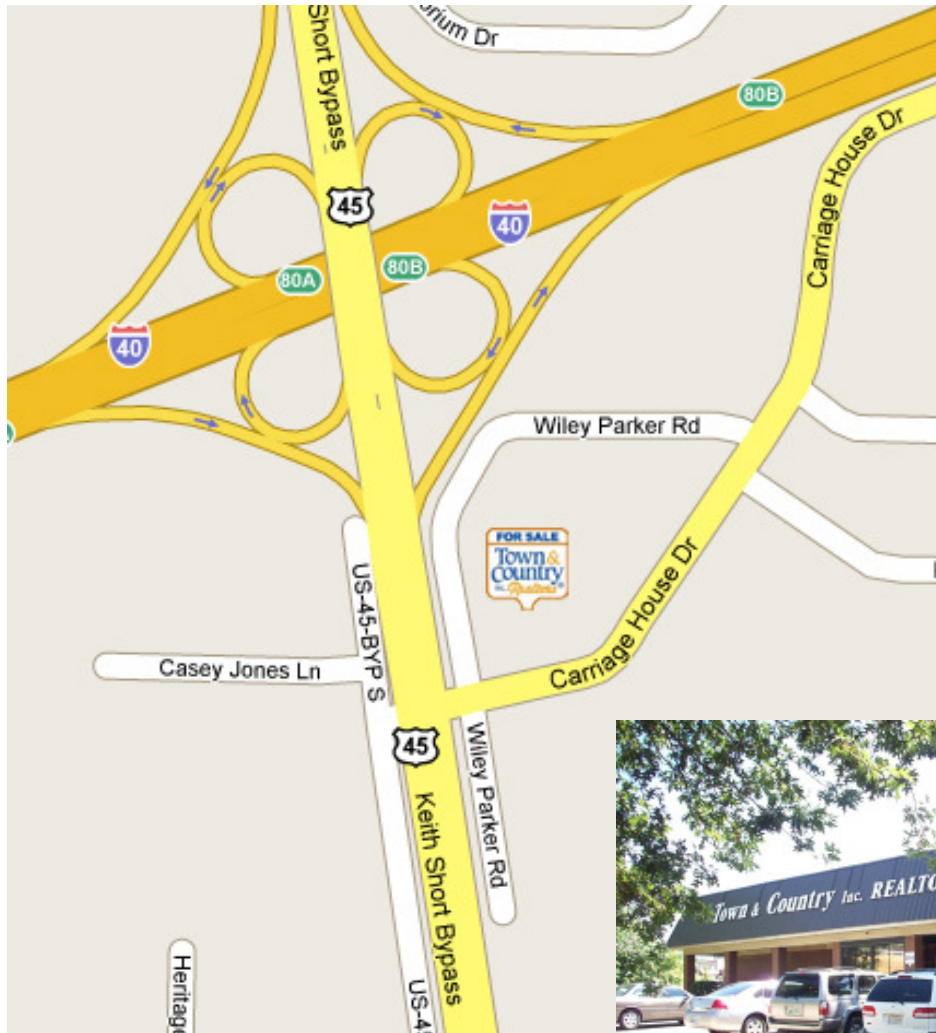

Directions to Town & Country Inc., Realtors Jackson, TN

If you're on I-40 exit at 80 A drive to the first traffic signal turn left which is Carriage House Drive, continue on Carriage House Drive approximately $\frac{1}{4}$ mile and take the first left which is Wiley Parker Road, continue along Wiley Parker Road approximately $\frac{1}{4}$ mile and Town & Country will be on your left.

If you're driving on the U.S. 45 Bypass from the South, watch for a McDonald's on the right. (It is one block North of Old Hickory Boulevard.) At the "McDonald's intersection" turn right, which is Carriage House Drive, and continue $\frac{1}{4}$ mile and take the first left which is Wiley Parker Road, continue along this road for approximately $\frac{1}{4}$ mile and Town & Country is on the left.